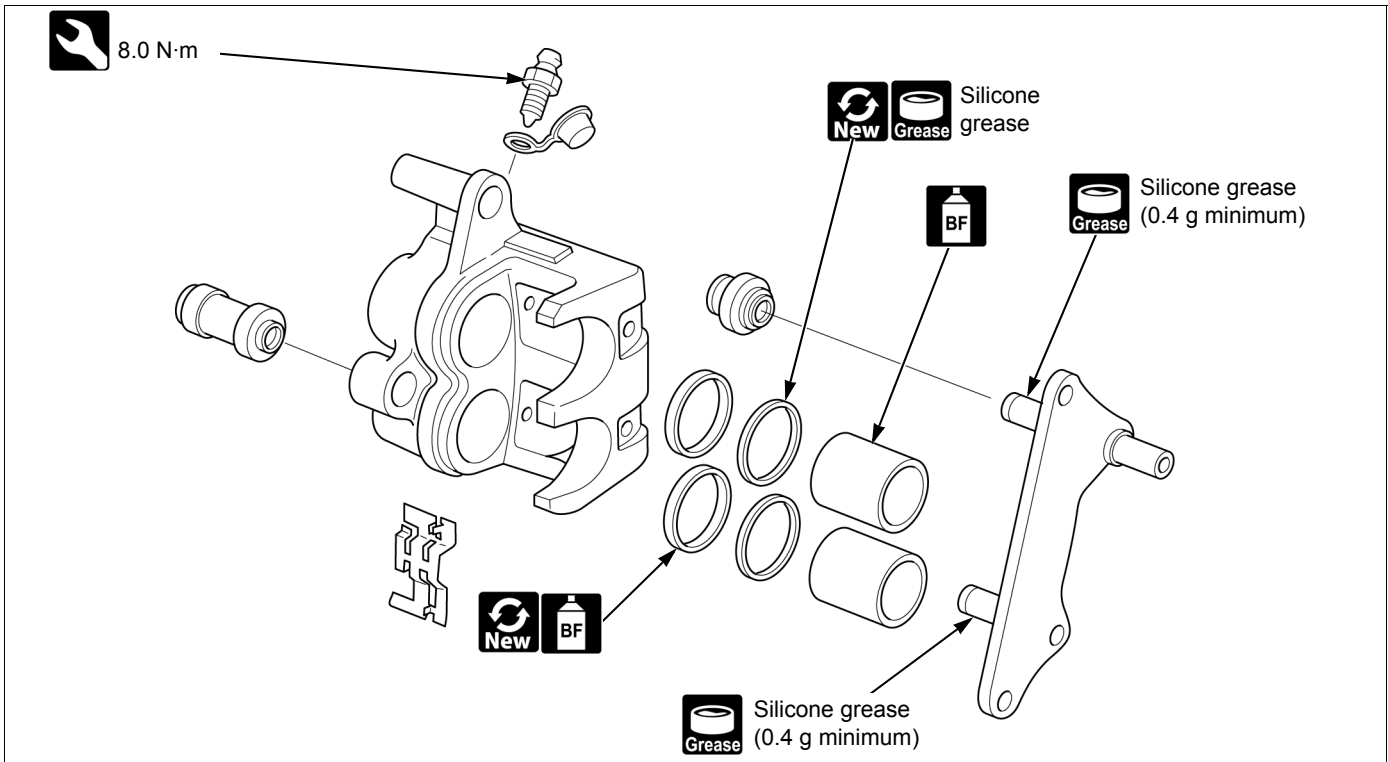

FRAME & CHASSIS

- Brake caliper inspection

REAR BRAKE

BRAKE MASTER CYLINDER

- Step holder → 3-11